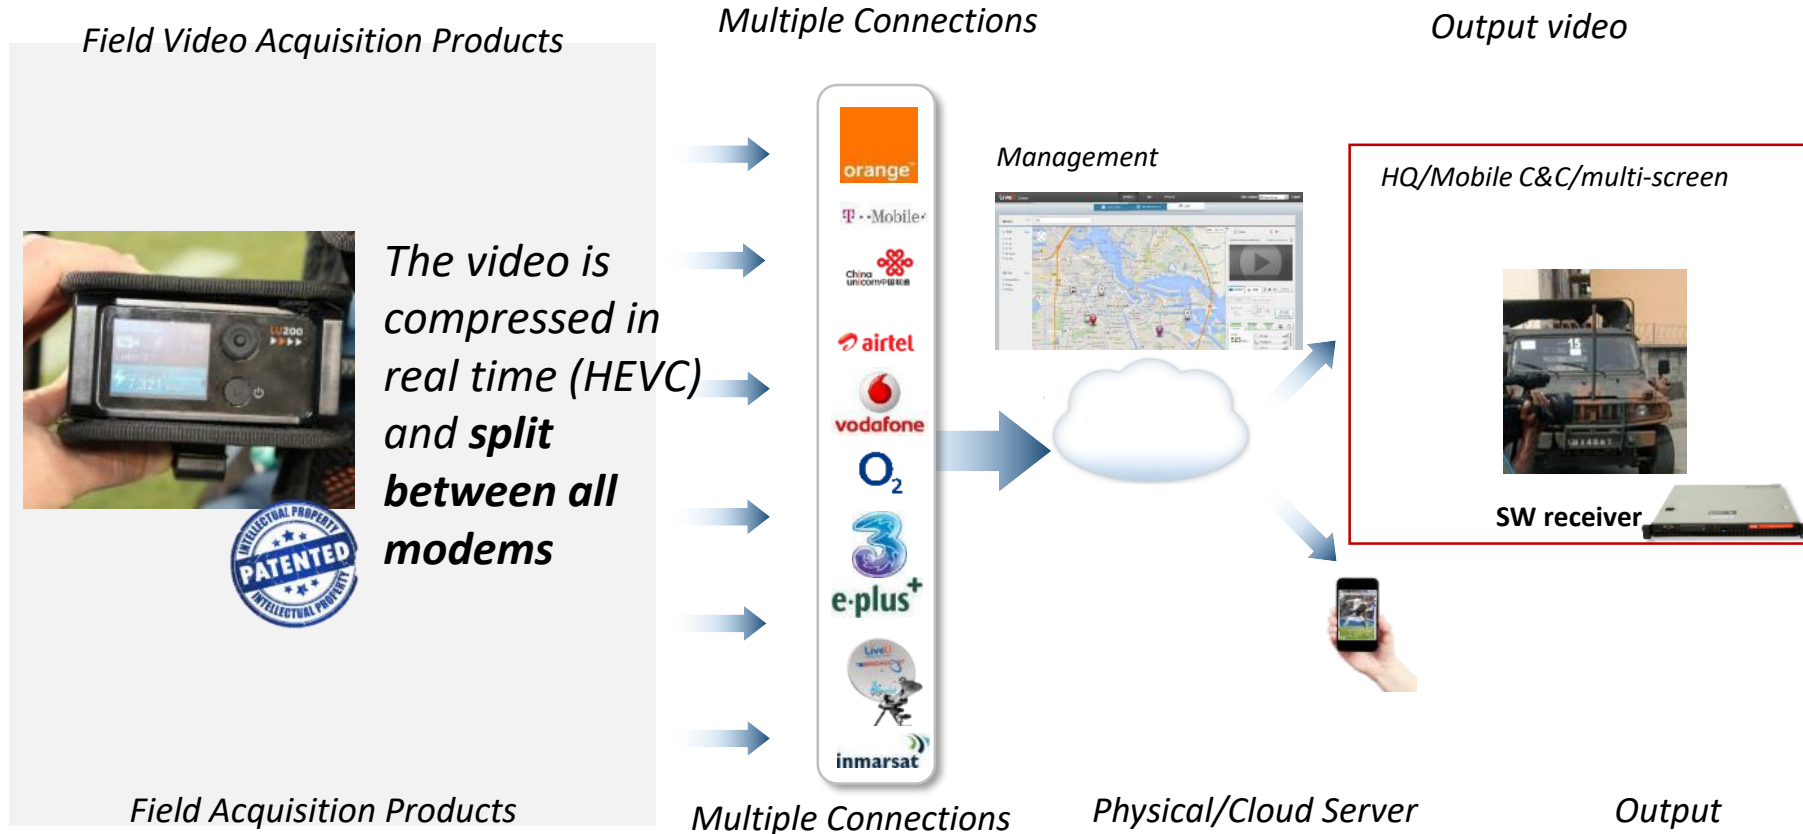

THE LIVEU TECHNOLOGY

- **Split the transmission between multiple** networks & modems (cellular 3G/4G/5G, WiFi, SATCOM)
- Highest reliability, max bandwidth, full mobility, compact, coverage
- **Economics:** Common solution to all countries, any commercial network, future-ready